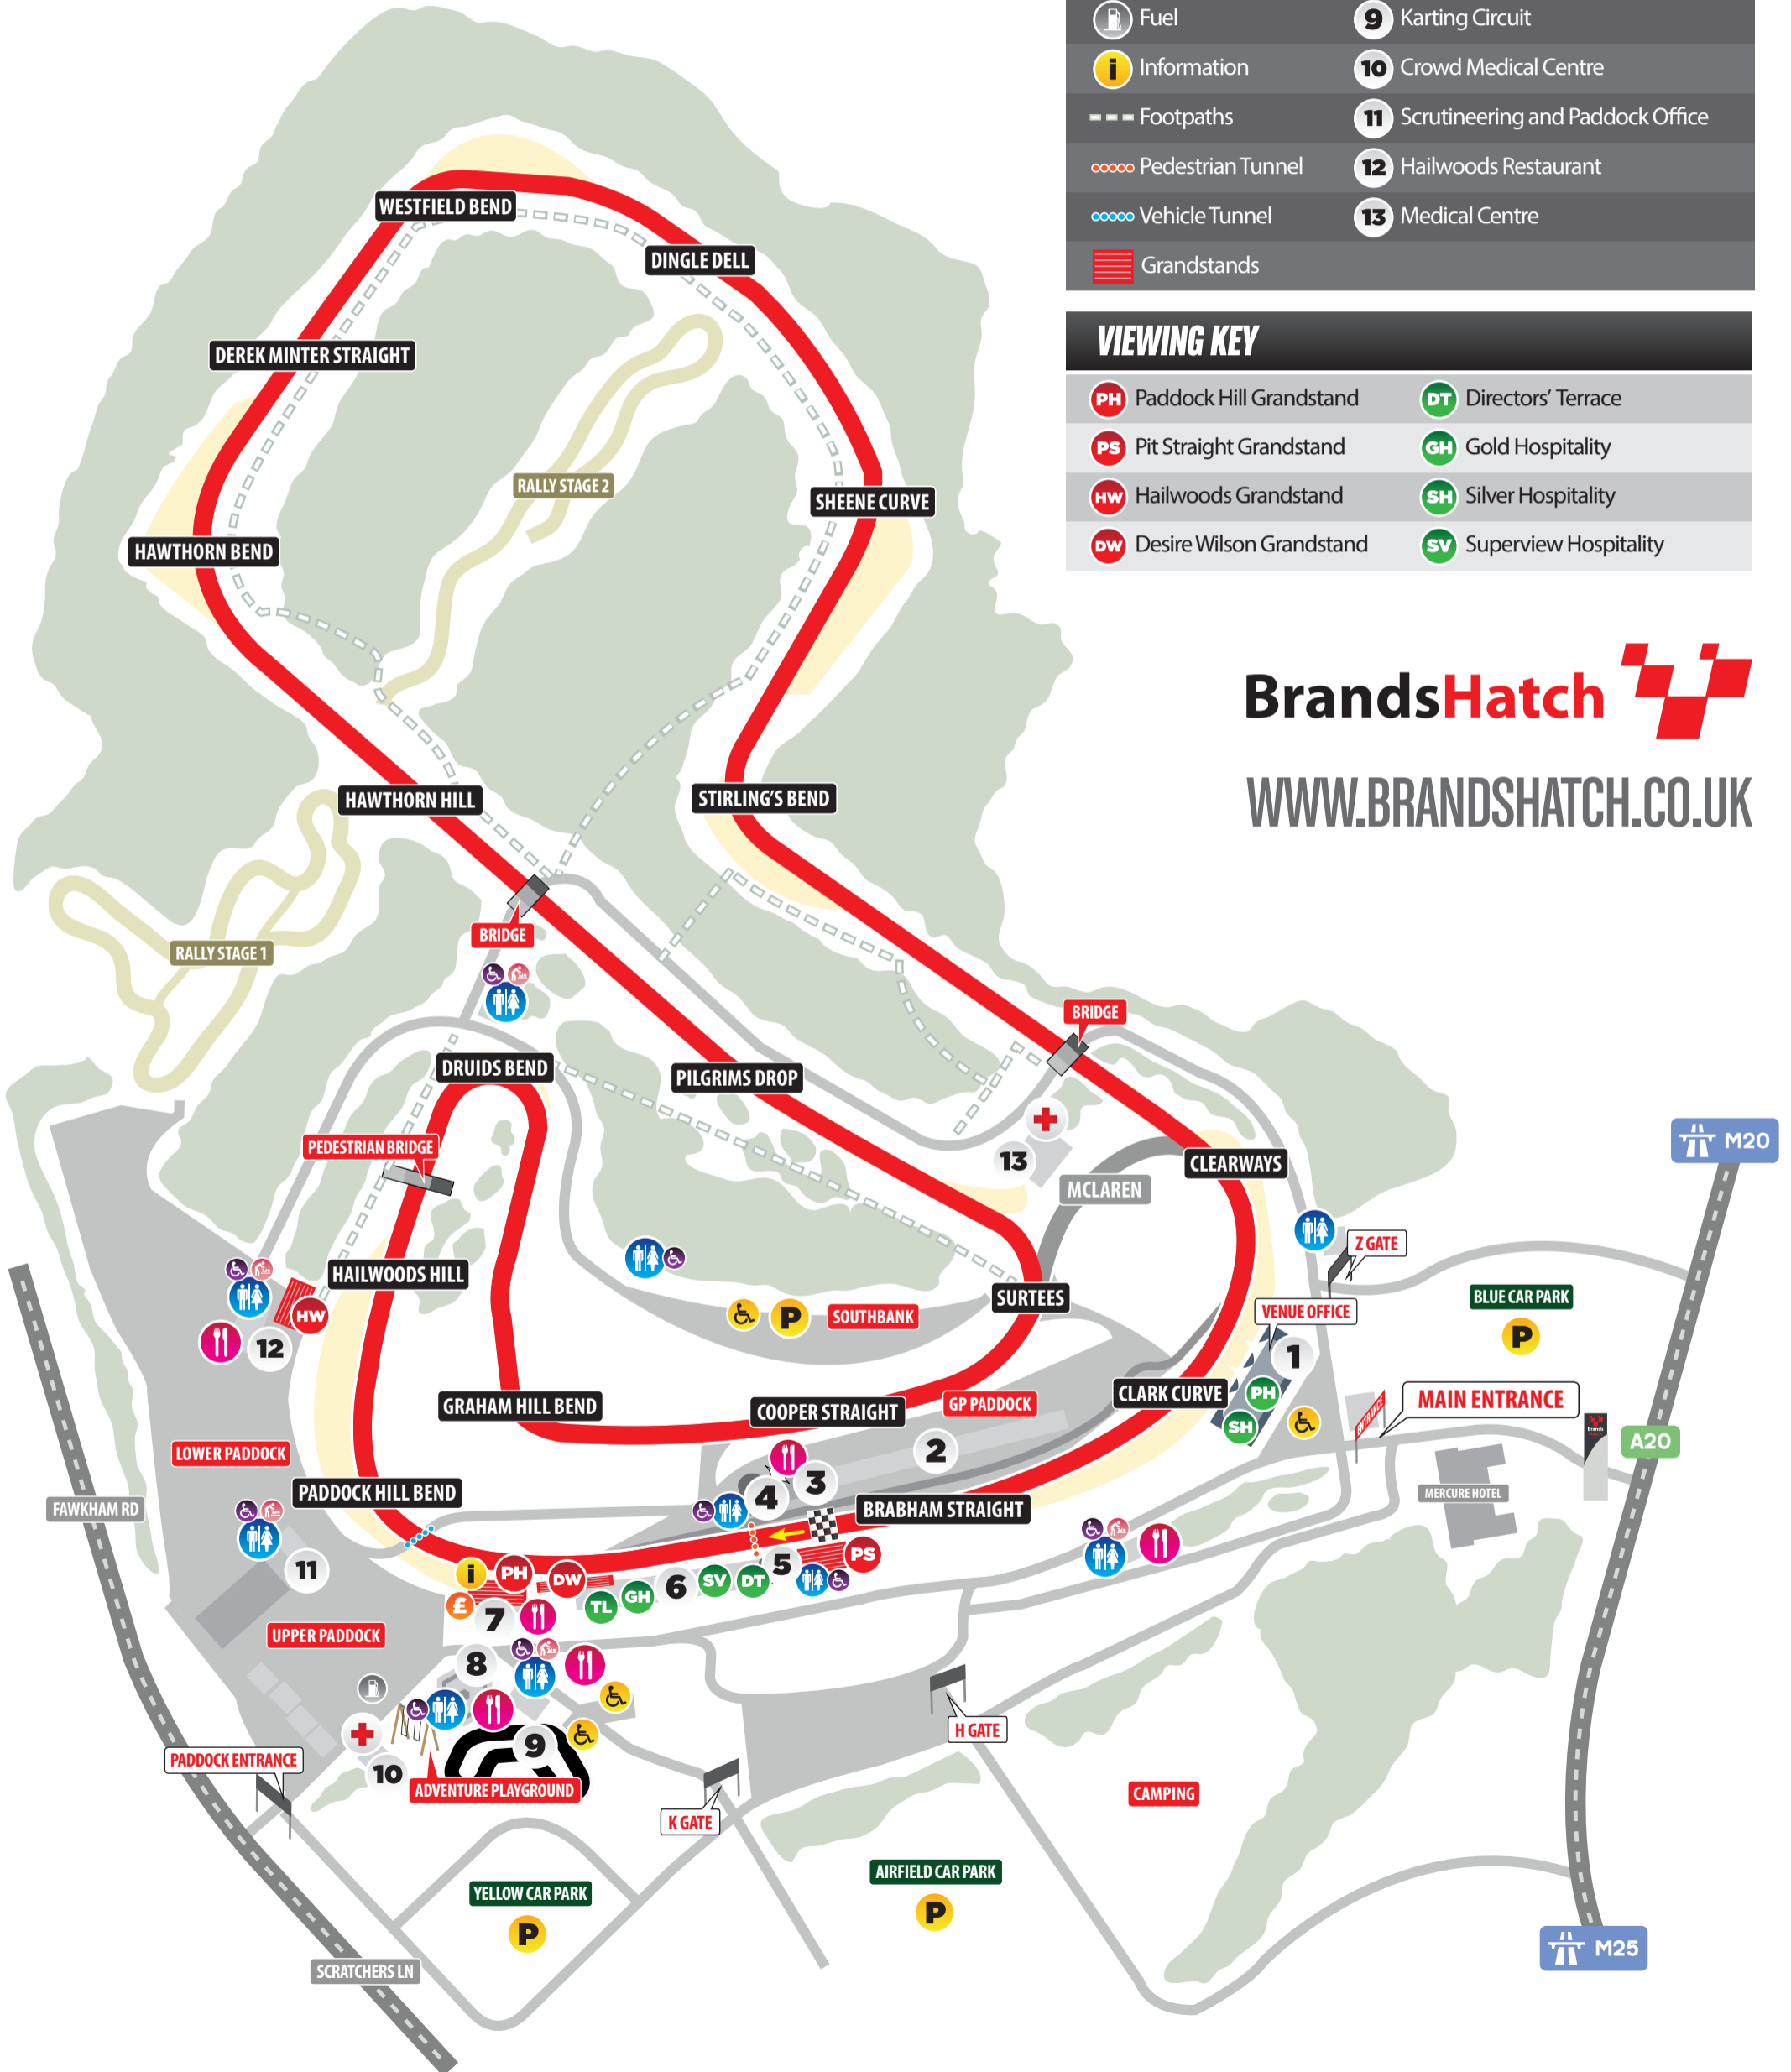

# BRANDS HATCH GRAND PRIX CIRCUIT

BRANDS HATCH CIRCUIT, FAWKHAM,  
LONGFIELD, KENT DA3 8NG

TEL: 01474 872331

## MAP KEY

Not all facilities are available at every event

Parking	MotorSport Vision Centre
Disabled Parking	Pit Garages
Toilets	Media Centre
Disabled Toilets	Race Control
Baby Changing	Directors' Terrace
Food & Drink	Brabham Stewart Hospitality Suites
First Aid	Megastore Shop
Cash Point	Kentagon Restaurant
Fuel	Karting Circuit
Information	Crowd Medical Centre
Footpaths	Scrutineering and Paddock Office
Pedestrian Tunnel	Hailwoods Restaurant
Vehicle Tunnel	Medical Centre
Grandstands	

## VIEWING KEY

Paddock Hill Grandstand	Directors' Terrace
Pit Straight Grandstand	Gold Hospitality
Hailwoods Grandstand	Silver Hospitality
Desire Wilson Grandstand	Superview Hospitality

**BrandsHatch**

[WWW.BRANDSHATCH.CO.UK](http://WWW.BRANDSHATCH.CO.UK)