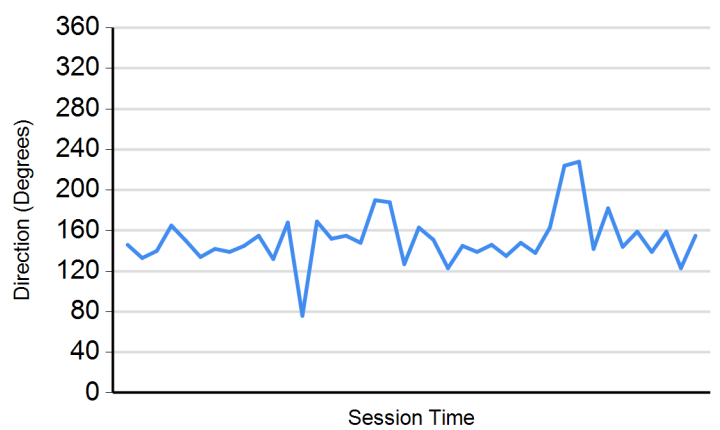

Air Temperature

Track Temperature

Humidity

Pressure

Wind Speed

Wind direction

North = 0°/360° Est = 90° South = 180° West = 270°

Spa Francorchamps
Porsche Carrera Cup France
Free Practice - 1 + 2
Combined Results