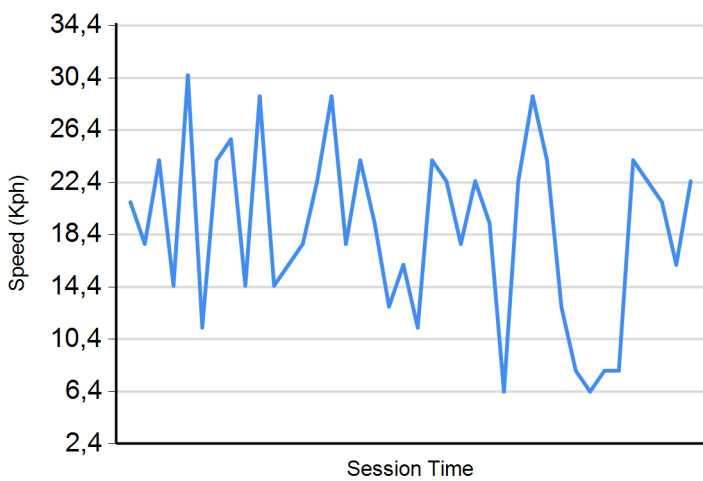

Air Temperature

Track Temperature

Humidity

Pressure

Wind Speed

Wind direction

North = 0°/360° Est = 90° South = 180° West = 270°

Spa Francorchamps
Porsche Carrera Cup France
Free Practice - 1 + 2
Combined Results